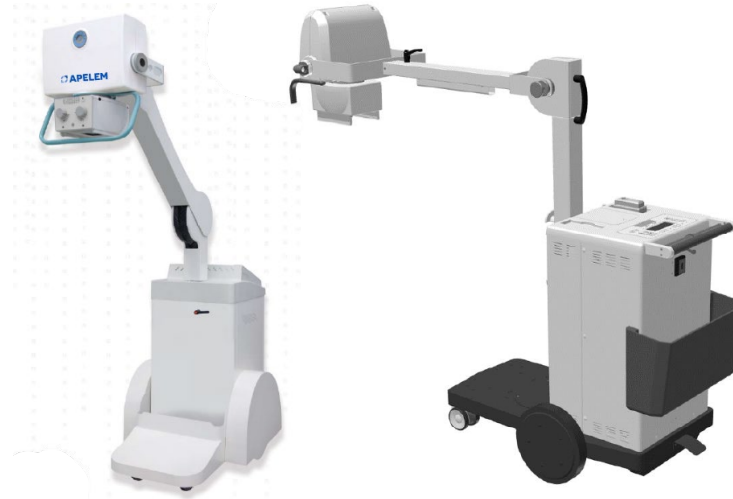

 APELEM

PRÉSENTE

MOBILE RADIOGRAPHY UNITS

 **DMS**
IMAGING
A DIVISION OF THE DMS GROUP

RAFALE B
RAFALE DR
RAFALE B DR

ANALOGUE RANGE

RAFALE

RAFALE-R

RAFALE B

RAFALE

Mid-range, analogic

Power	32 kW
Voltage	125 kW
Current	400mA
Technology	Analogue/ Upgrade DR possible
Battery	No

RAFALE-R

Mid-range, analogic

Power	32 kW
Voltage	125 kW
Current	400mA
Technology	Analogue/ Upgrade DR possible
Battery	No
Rotating Arm	Yes

RAFALE B

High end, analogic, batteries

Power	32 kW / 40 kW
Voltage	125 kW
Current	320mA
Technology	Analogue/ Upgrade DR possible
Battery	Yes
Telescopic option available	Yes

UPGRADE DR

Possibility to upgrade mobile analogic in digital version with our upgrade kits – detector + tablet